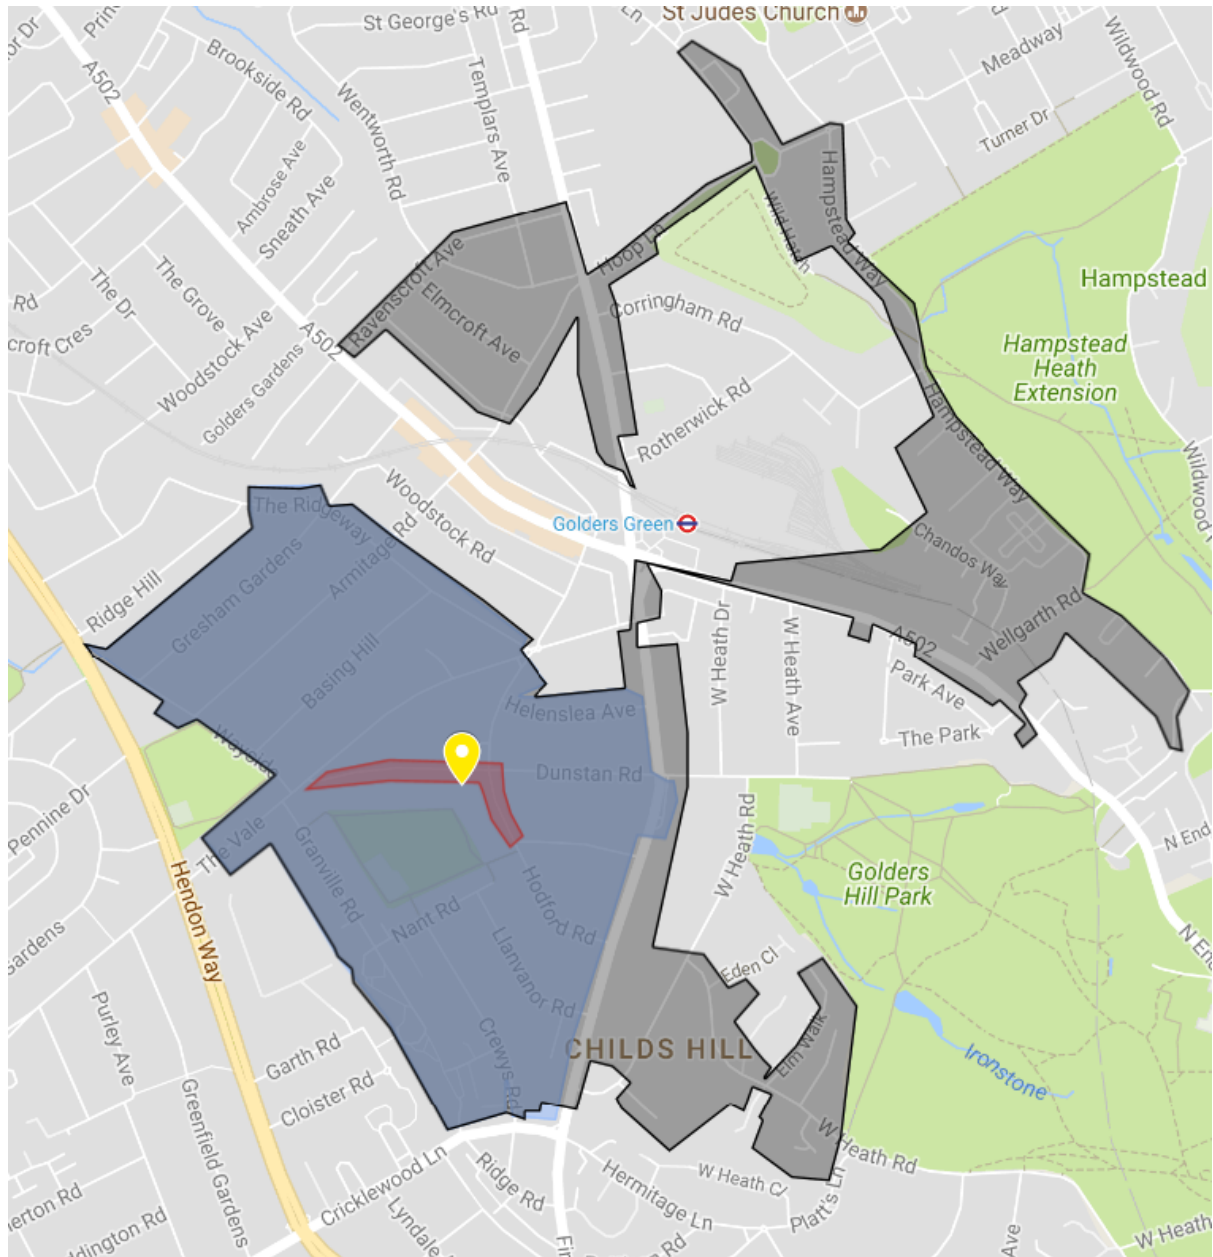

Appendix A: map of affected area

The affected area

 Rimon Jewish Primary School, 41a Dunstan Road

 Approximate area within which Zone H permits are valid in designated bays

 Surveyed Area

 Exclusion Zone (School Permits will not be valid)